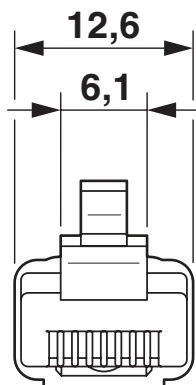

## Drawings

### Schematic diagram

Connector pin assignment plug RJ45

# NBC-R4AC1/5,0-94G/R4AC1-BU - Patch cable

1413163

<https://www.phoenixcontact.com/us/products/1413163>

Dimensional drawing